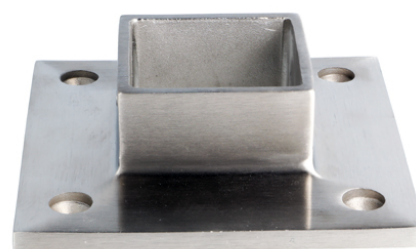

PRODUCT SHEET

Description:

Baluster Square Handrail Tube Wall Bracket, SS316 Brushed

Item number:

22.10.426-0

Units	Box	Carton	HS Code	Barcode
Pcs.	5	20	8302419000	
				5704866108690

SISO A/S

Mileparken 11
DK-2740 Skovlunde
Denmark
VAT: DK 24786013

Phone +45 45 830 900

www.siso.dk
siso@siso.dk

Danske Bank
Nytorv Branch
Copenhagen
SWIFT: DABADKKK

Account no.
4180 3112 112936
IBAN Account
DK7230003112112936