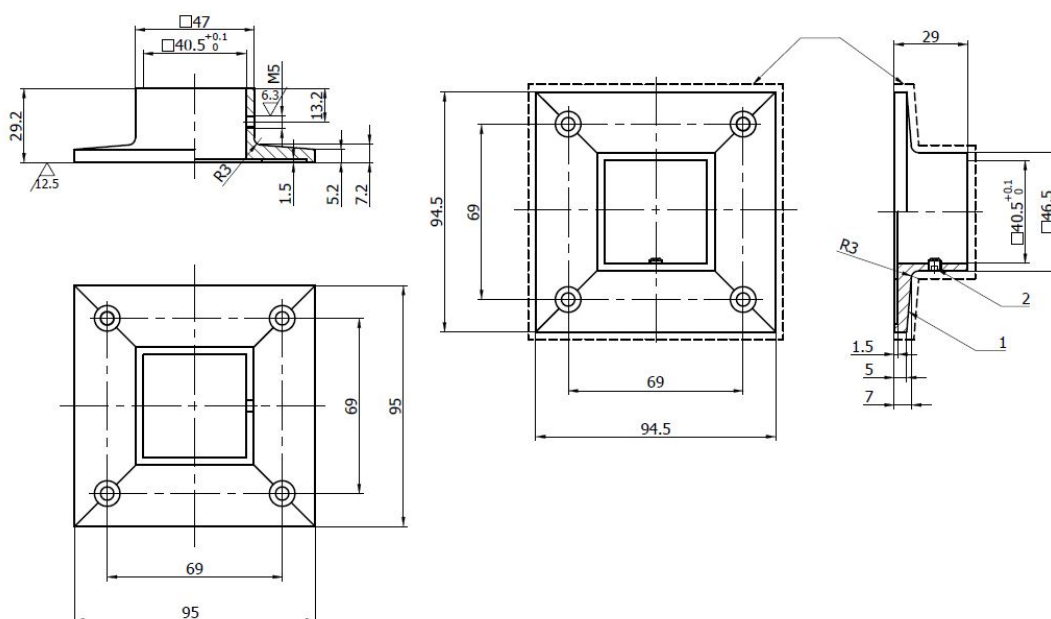

## Description:

Baluster Square Handrail Tube Wall Bracket, SS316 Brushed

## Item number:

22.10.426-0

Units	Box	Carton	HS Code	Barcode
Pcs.	5	20	8302419000	
				5704866108690